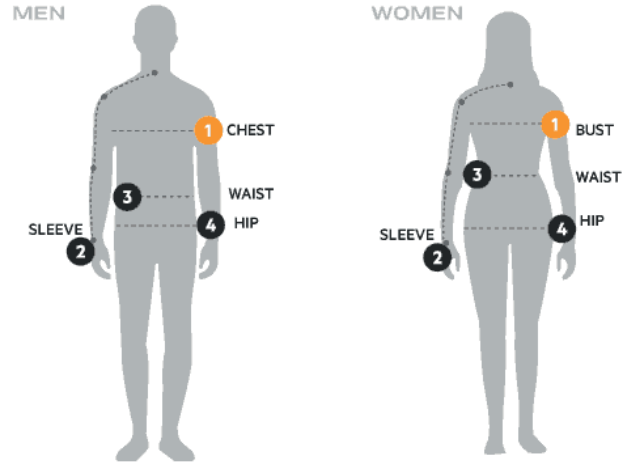

SIZING CHART

BASED ON YOUR BODY MEASUREMENTS

**TO SELECT THE BEST SIZE FOR YOU,
PLEASE FOLLOW THESE SIMPLE STEPS**

- 1 MOST IMPORTANT MEASUREMENT:**
Take your Chest/Bust measurement from just under your arm at the fullest part of the chest
- 2** Take your Sleeve length from the back base of the neck across the shoulder and around the elbow to your wrist
- 3** Take your Waist measurement at the narrowest point around your natural waistline.
- 4** Take your Hip measurement at the fullest part of your body below the waist

WHEN MEASUREMENTS FALL BETWEEN TWO SIZES

The size selection should be based on fit preference: Select lower size for a closer to body fit or the larger size for a more relaxed fit. When in doubt, we strongly recommend ordering a size sample.

KS-3 | Men's Greenwich Lightweight Softshell

SIZE	XS	S	M	L	XL	2XL	3XL	4XL	5XL
1 Chest	—	35"–38" 89–96.5cm	38"–41" 96.5–104cm	41"–44" 104–112cm	44"–47" 112–119cm	47"–50" 119–127cm	50"–53" 127–134.5cm	53"–56" 134.5–142cm	56"–59" 142–150cm
2 Sleeve Length	—	33"–34" 84–86.5cm	34"–35" 86.5–89cm	35"–36" 89–91.5cm	36"–37" 91.5–94cm	37"–38" 94–96.5cm	38"–38.5" 96.5–97.75cm	38.5"–39" 97.75cm–99cm	39"–39.5" 99–100.25cm
3 Waist	—	29"–32" 73.5–81cm	32"–35" 81–89cm	35"–38" 89–96.5cm	38"–41" 96.5–104cm	41"–44" 104–112cm	44"–47" 112–119cm	47"–50" 119–127cm	50"–53" 127–134.5cm
4 Hip	—	34"–37" 86–94cm	37"–40" 94–101.5cm	40"–43" 101.5–109cm	43"–46" 109–117cm	46"–49" 117–124.5cm	49"–52" 124.5–132cm	52"–55" 132–140cm	55"–58" 140–147cm